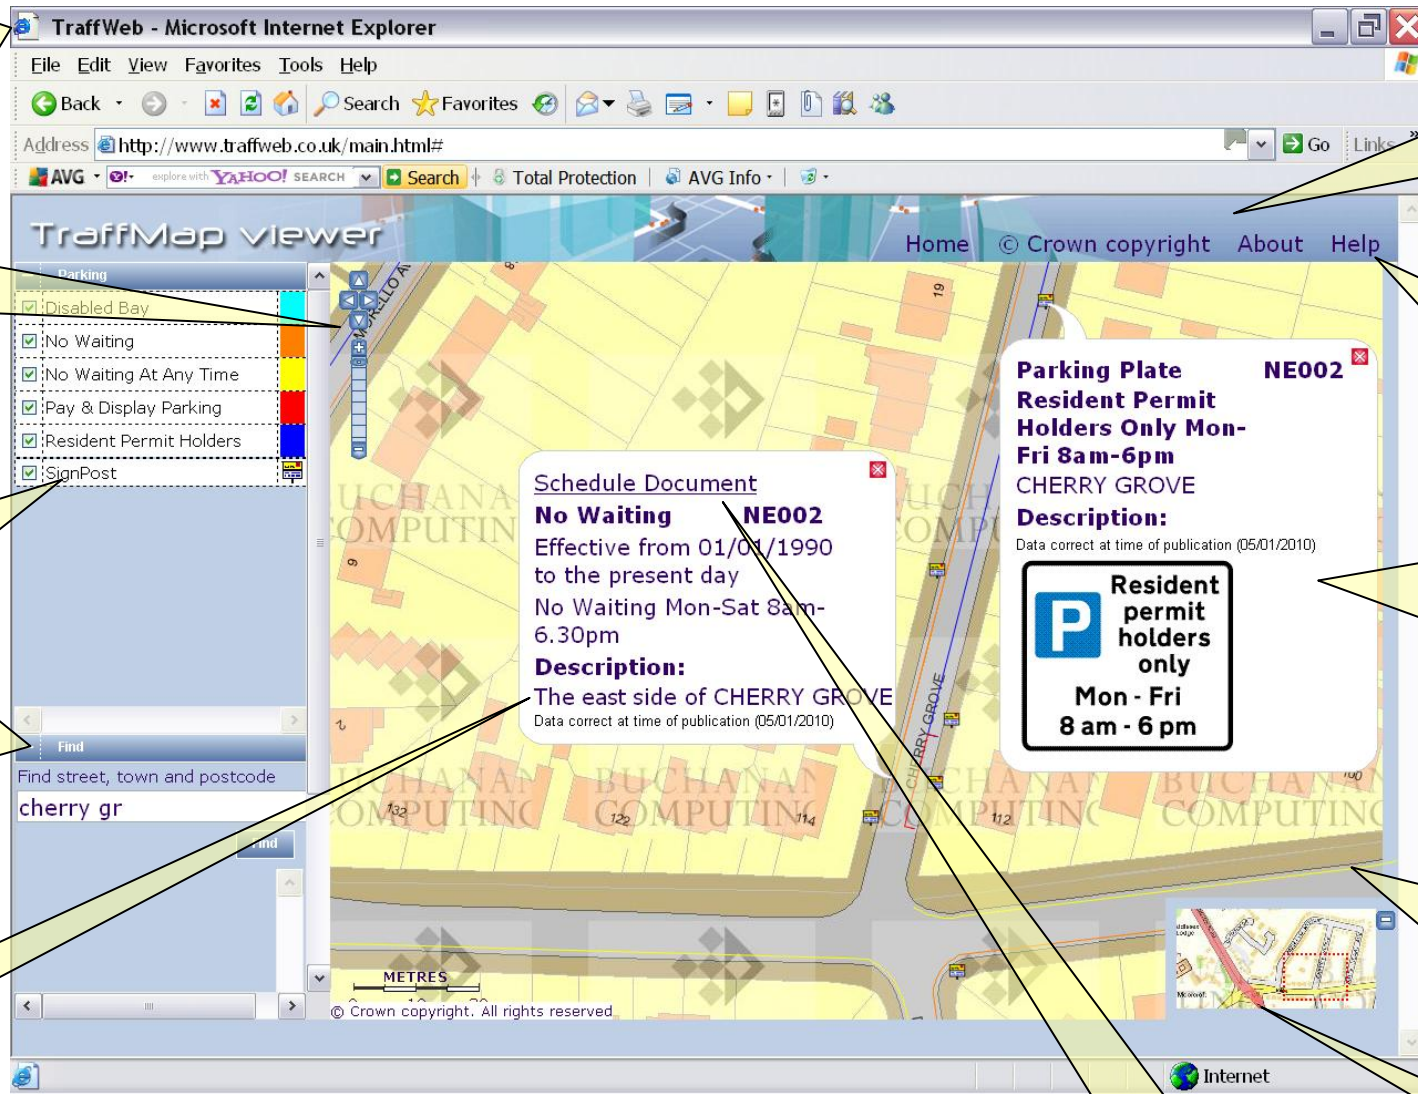

TraffWeb

Interactive access to on-street parking places, restrictions and traffic orders over an intranet or the Internet for in house staff and/or public access.

For Consultation, Freedom of Information, and providing answers to queries relating to parking and orders.

Uses IE or any other browser with no local installation or set-up.

State-of-the-art panning and zooming to avoid update delays.

Quickly change what information is displayed.

Where can I park?
Find a street, postcode or address and specify a date

Level of detail changes according to the user's status.

Configurable colours, style and graphics to fit into your website.

Menu of options and access to the comprehensive on-line help.

More detailed information is just a click away: summary of order schedule and accurate sign image.

Data is controlled by ParkMap, using the same display styles (lines or shaded areas).

Drill down into multiple layers of order information

Overview map, to see where you are.